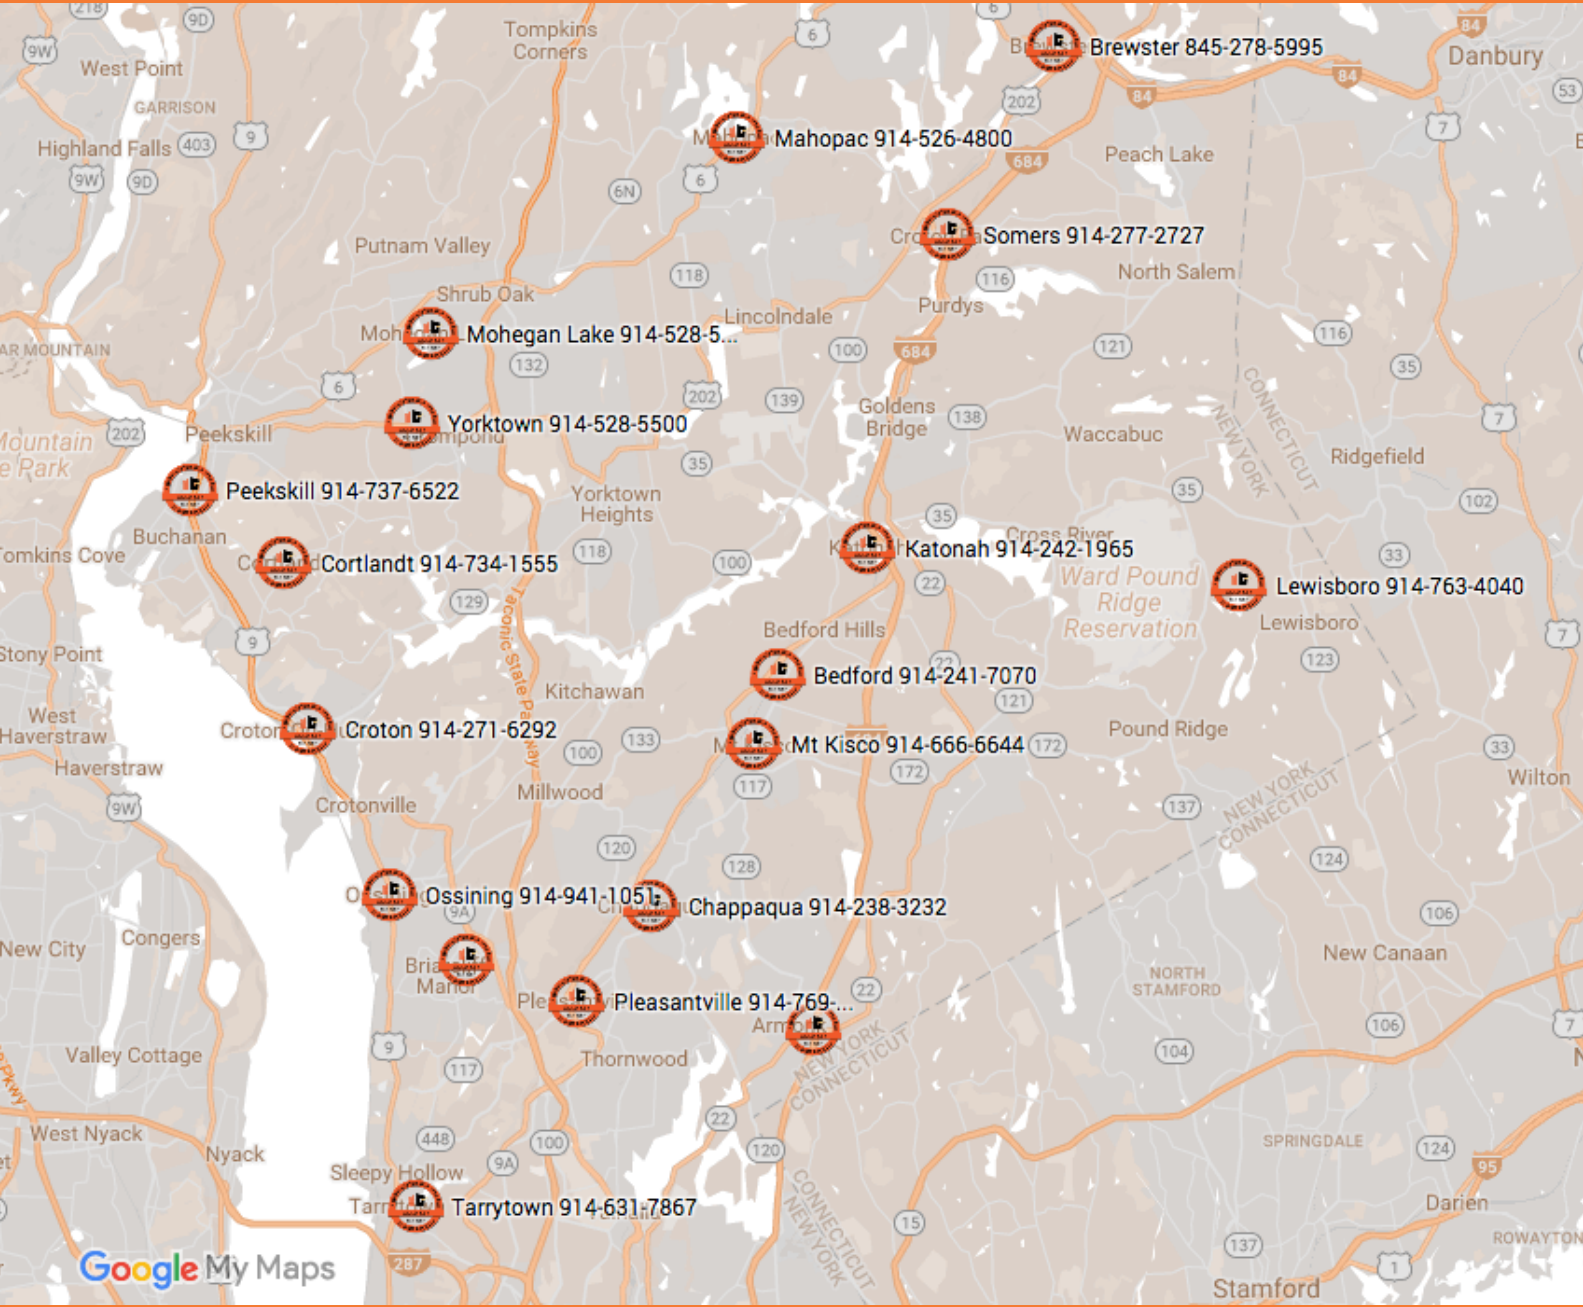

WestchesterSelfStorage.com

T: 914.241.7070

Locations Throughout Westchester